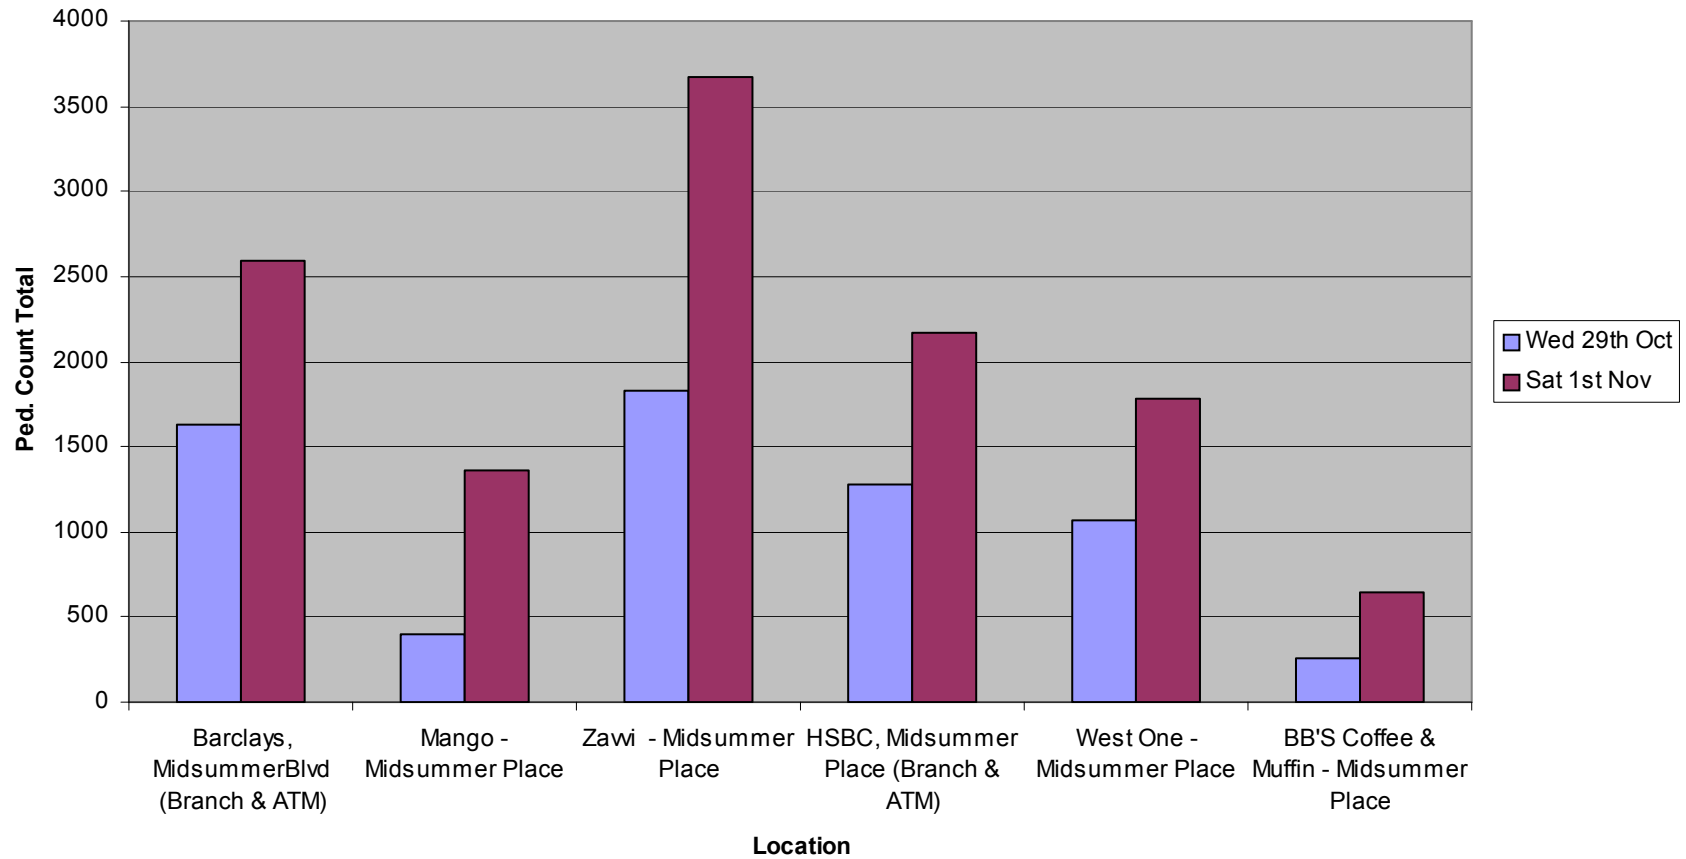

Barclays Pedestrian Count: Southampton May 2008

Barclays Pedestrian Counts: Reading, August 2008

Barclays Pedestrian Counts Manchester (Sept 08)

Barclays Pedestrian Counts Market Street, Milton Keynes (Oct 08)

Barclays Pedestrian Counts: Romford, March 2009

Barclays Pedestrian Counts: Southend - April 2009

BARCLAYS PEDESTRIAN COUNTS: CLACTON-ON-SEA - JANUARY 2011

BARCLAYS PEDESTRIAN COUNTS: (The Strand & Regent St)

LONDON - MARCH 2011

'Chart A' - DATA TOTALS: BARCLAYS TOTALS v OTHER LOCATION COMPARISON

BARCLAYS PEDESTRIAN COUNTS: (Newcastle)
January 2012
'Chart A' - DATA TOTALS: ALL LOCATIONS COMPARISON