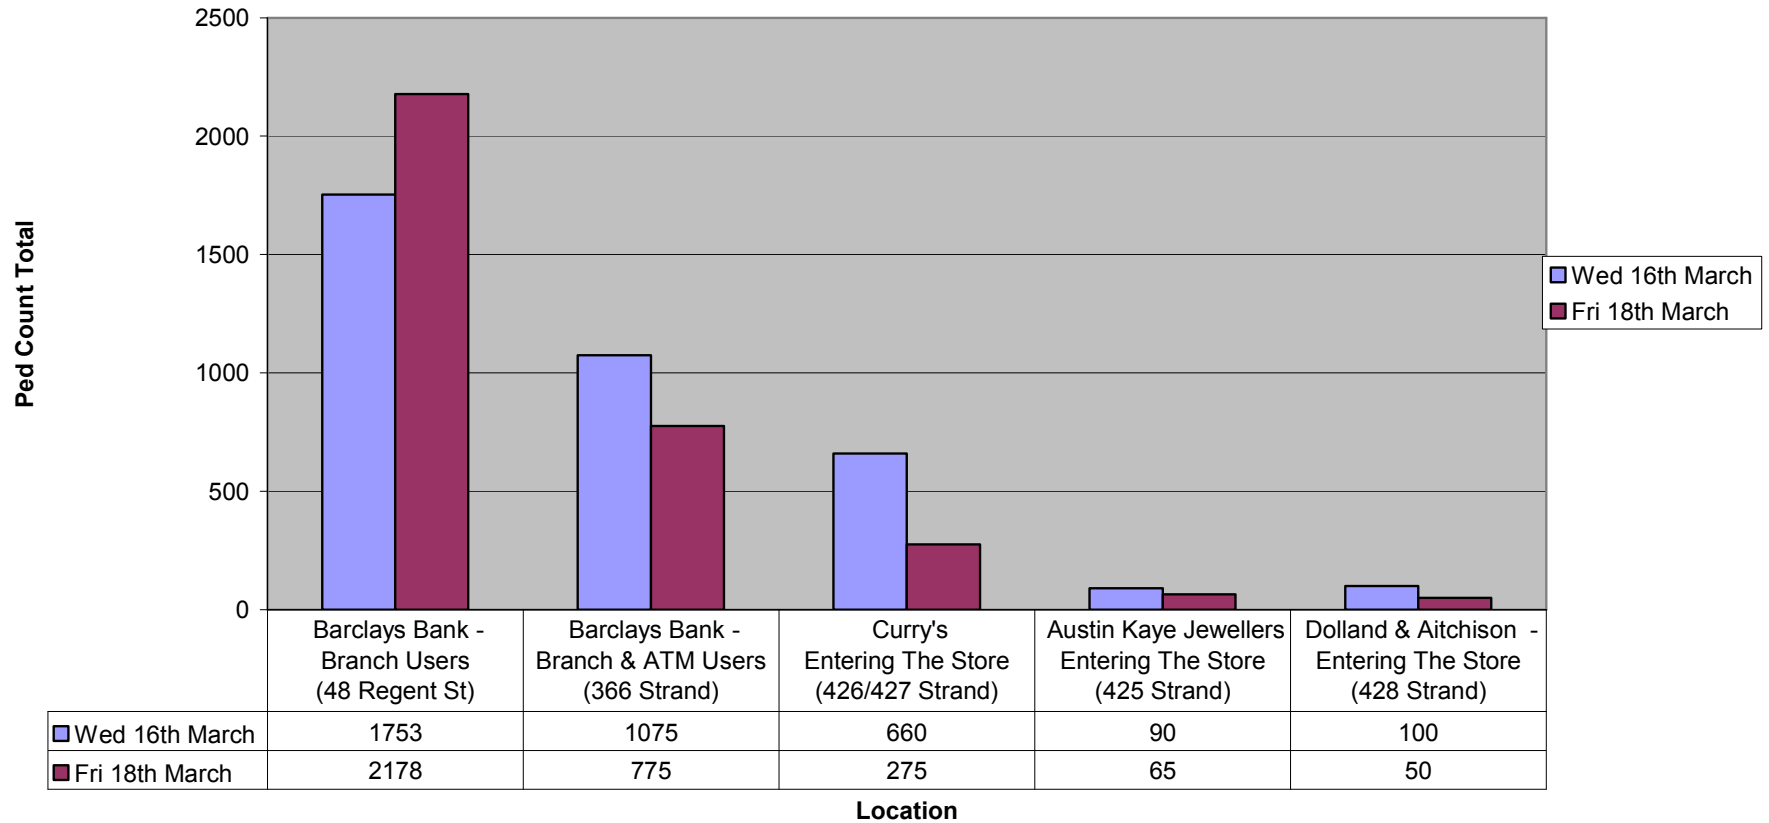

Barclays Pedestrian Count: Southampton May 2008

Barclays Pedestrian Counts: Reading, August 2008

Barclays Pedestrian Counts Manchester (Sept 08)

Barclays Pedestrian Counts Market Street, Milton Keynes (Oct 08)

Barclays Pedestrian Counts: Romford, March 2009

Barclays Pedestrian Counts: Southend - April 2009

BARCLAYS PEDESTRIAN COUNTS: CLACTON-ON-SEA - JANUARY 2011

BARCLAYS PEDESTRIAN COUNTS: (The Strand & Regent St)

LONDON - MARCH 2011

'Chart A' - DATA TOTALS: BARCLAYS TOTALS v OTHER LOCATION COMPARISON

BARCLAYS PEDESTRIAN COUNTS: (Newcastle)
January 2012
'Chart A' - DATA TOTALS: ALL LOCATIONS COMPARISON