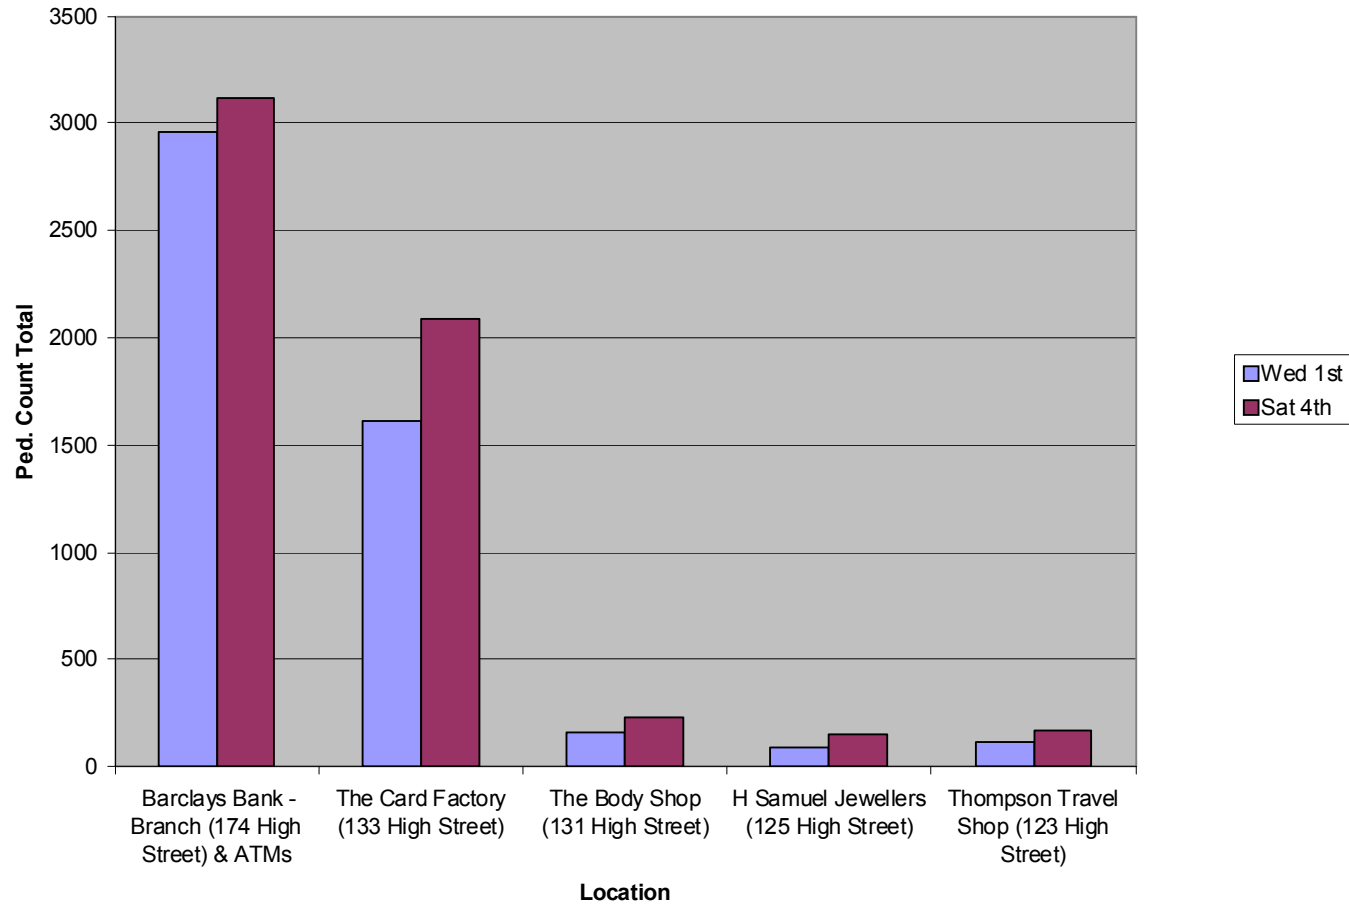

Barclays Pedestrian Count: Southampton May 2008

Barclays Pedestrian Counts: Reading, August 2008

Barclays Pedestrian Counts Manchester (Sept 08)

Barclays Pedestrian Counts Market Street, Milton Keynes (Oct 08)

Barclays Pedestrian Counts: Romford, March 2009

Barclays Pedestrian Counts: Southend - April 2009

BARCLAYS PEDESTRIAN COUNTS: CLACTON-ON-SEA - JANUARY 2011

BARCLAYS PEDESTRIAN COUNTS: (The Strand & Regent St)

LONDON - MARCH 2011

'Chart A' - DATA TOTALS: BARCLAYS TOTALS v OTHER LOCATION COMPARISON

BARCLAYS PEDESTRIAN COUNTS: (Newcastle)
January 2012
'Chart A' - DATA TOTALS: ALL LOCATIONS COMPARISON