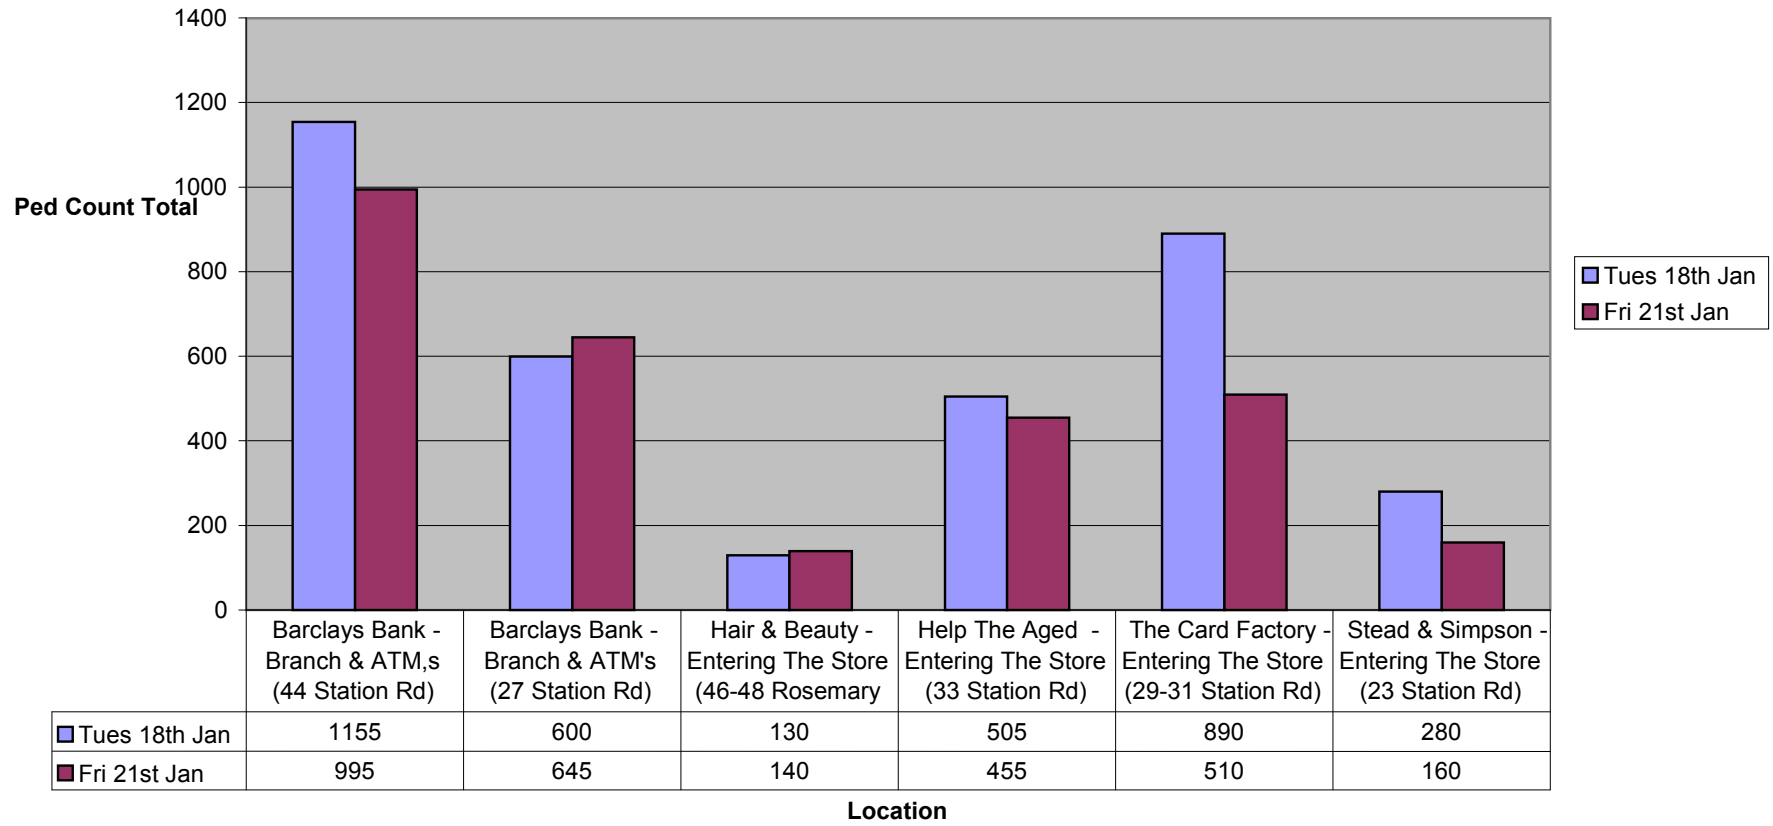

Barclays Pedestrian Count: Southampton May 2008

Barclays Pedestrian Counts: Reading, August 2008

Barclays Pedestrian Counts Manchester (Sept 08)

Barclays Pedestrian Counts Market Street, Milton Keynes (Oct 08)

Barclays Pedestrian Counts: Romford, March 2009

Barclays Pedestrian Counts: Southend - April 2009

BARCLAYS PEDESTRIAN COUNTS: CLACTON-ON-SEA - JANUARY 2011

BARCLAYS PEDESTRIAN COUNTS: (The Strand & Regent St)

LONDON - MARCH 2011

'Chart A' - DATA TOTALS: BARCLAYS TOTALS v OTHER LOCATION COMPARISON

BARCLAYS PEDESTRIAN COUNTS: (Newcastle)
January 2012
'Chart A' - DATA TOTALS: ALL LOCATIONS COMPARISON