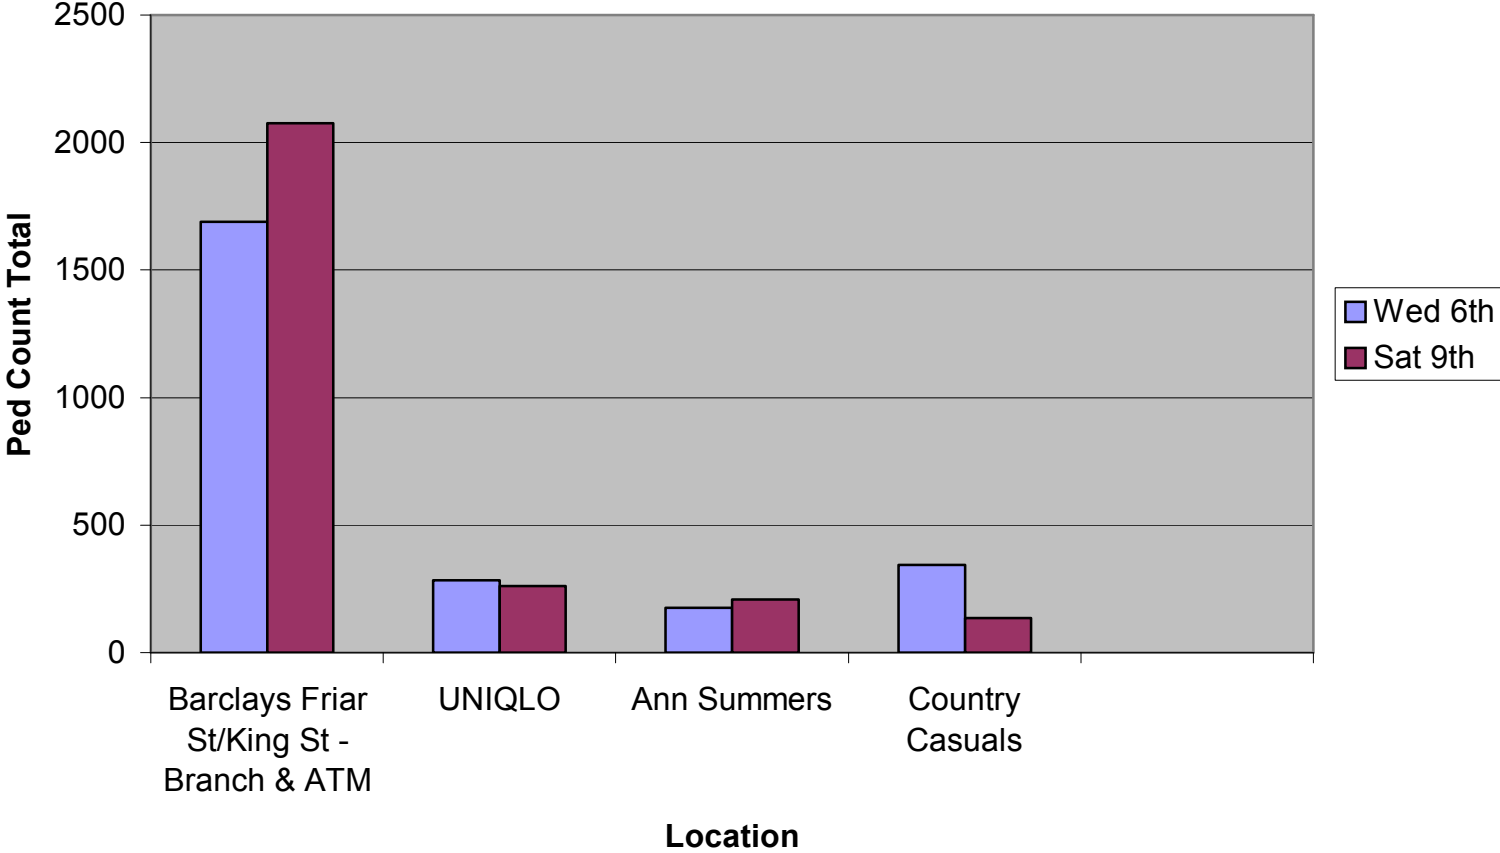

Barclays Pedestrian Count: Southampton May 2008

Barclays Pedestrian Counts: Reading, August 2008

Barclays Pedestrian Counts Manchester (Sept 08)

Barclays Pedestrian Counts Market Street, Milton Keynes (Oct 08)

Barclays Pedestrian Counts: Romford, March 2009

Barclays Pedestrian Counts: Southend - April 2009

BARCLAYS PEDESTRIAN COUNTS: CLACTON-ON-SEA - JANUARY 2011

BARCLAYS PEDESTRIAN COUNTS: (The Strand & Regent St)

LONDON - MARCH 2011

'Chart A' - DATA TOTALS: BARCLAYS TOTALS v OTHER LOCATION COMPARISON

BARCLAYS PEDESTRIAN COUNTS: (Newcastle)
January 2012
'Chart A' - DATA TOTALS: ALL LOCATIONS COMPARISON