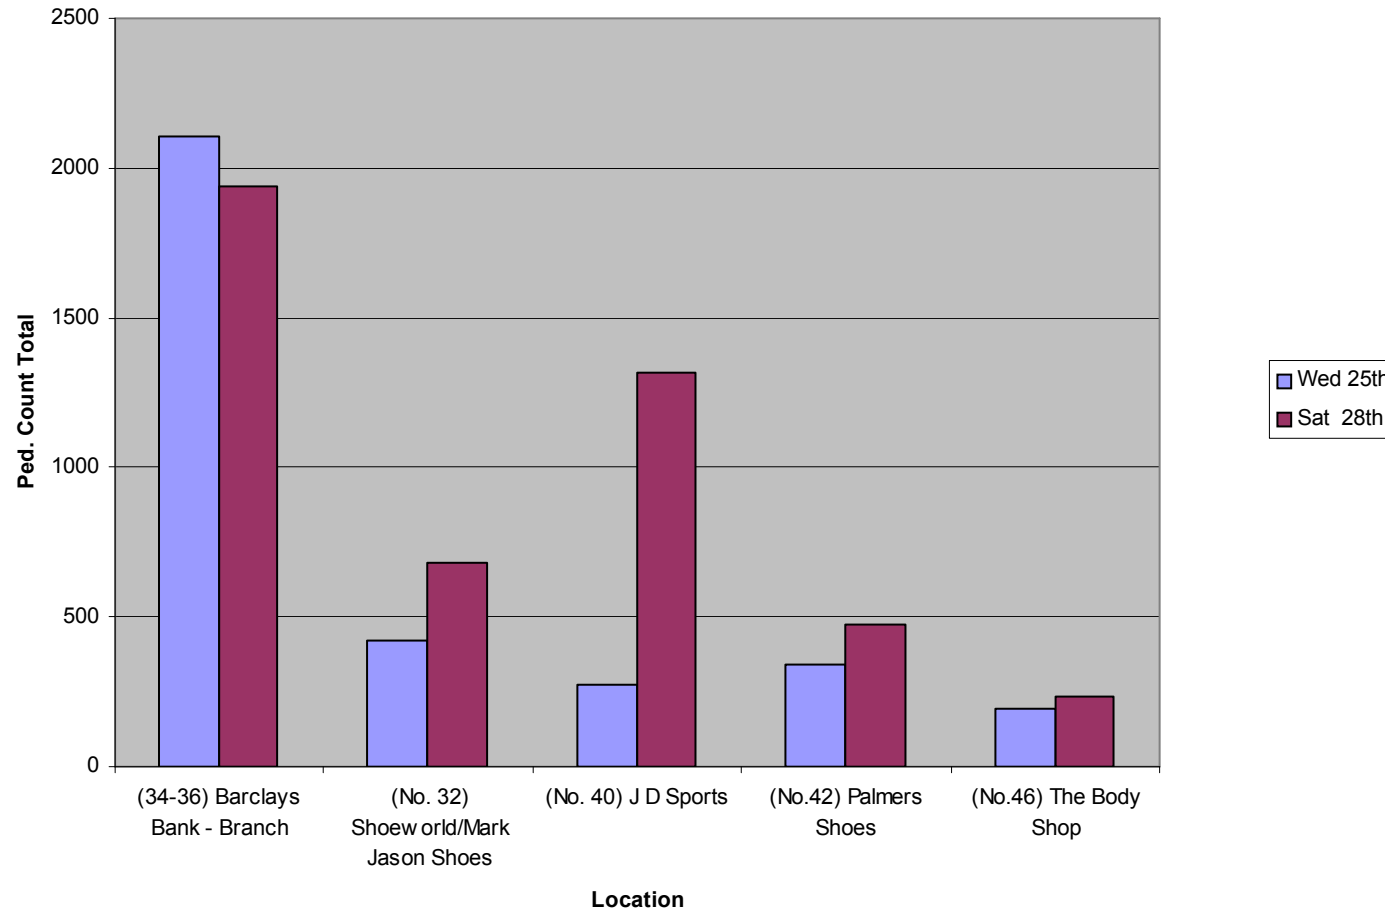

Barclays Pedestrian Count: Southampton May 2008

Barclays Pedestrian Counts: Reading, August 2008

Barclays Pedestrian Counts Manchester (Sept 08)

Barclays Pedestrian Counts Market Street, Milton Keynes (Oct 08)

Barclays Pedestrian Counts: Romford, March 2009

Barclays Pedestrian Counts: Southend - April 2009

BARCLAYS PEDESTRIAN COUNTS: CLACTON-ON-SEA - JANUARY 2011

BARCLAYS PEDESTRIAN COUNTS: (The Strand & Regent St)

LONDON - MARCH 2011

'Chart A' - DATA TOTALS: BARCLAYS TOTALS v OTHER LOCATION COMPARISON

BARCLAYS PEDESTRIAN COUNTS: (Newcastle)
January 2012
'Chart A' - DATA TOTALS: ALL LOCATIONS COMPARISON