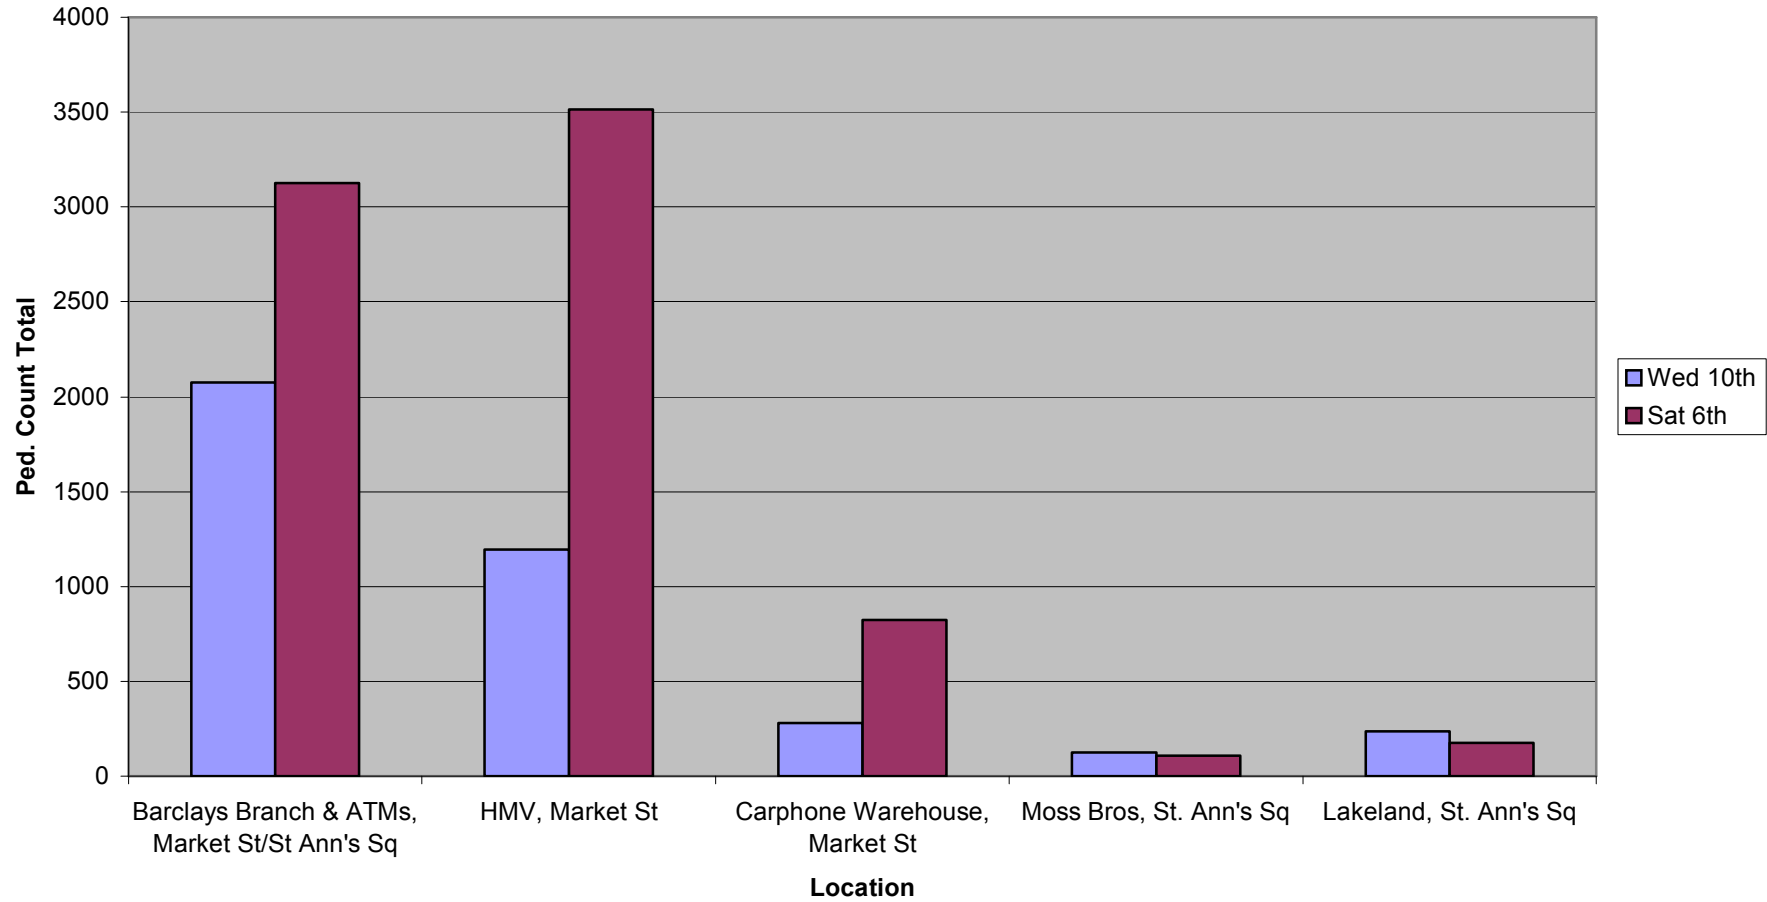

Barclays Pedestrian Count: Southampton May 2008

Barclays Pedestrian Counts: Reading, August 2008

Barclays Pedestrian Counts Manchester (Sept 08)

Barclays Pedestrian Counts Market Street, Milton Keynes (Oct 08)

Barclays Pedestrian Counts: Romford, March 2009

Barclays Pedestrian Counts: Southend - April 2009

BARCLAYS PEDESTRIAN COUNTS: CLACTON-ON-SEA - JANUARY 2011

BARCLAYS PEDESTRIAN COUNTS: (The Strand & Regent St)

LONDON - MARCH 2011

'Chart A' - DATA TOTALS: BARCLAYS TOTALS v OTHER LOCATION COMPARISON

BARCLAYS PEDESTRIAN COUNTS: (Newcastle)
January 2012
'Chart A' - DATA TOTALS: ALL LOCATIONS COMPARISON