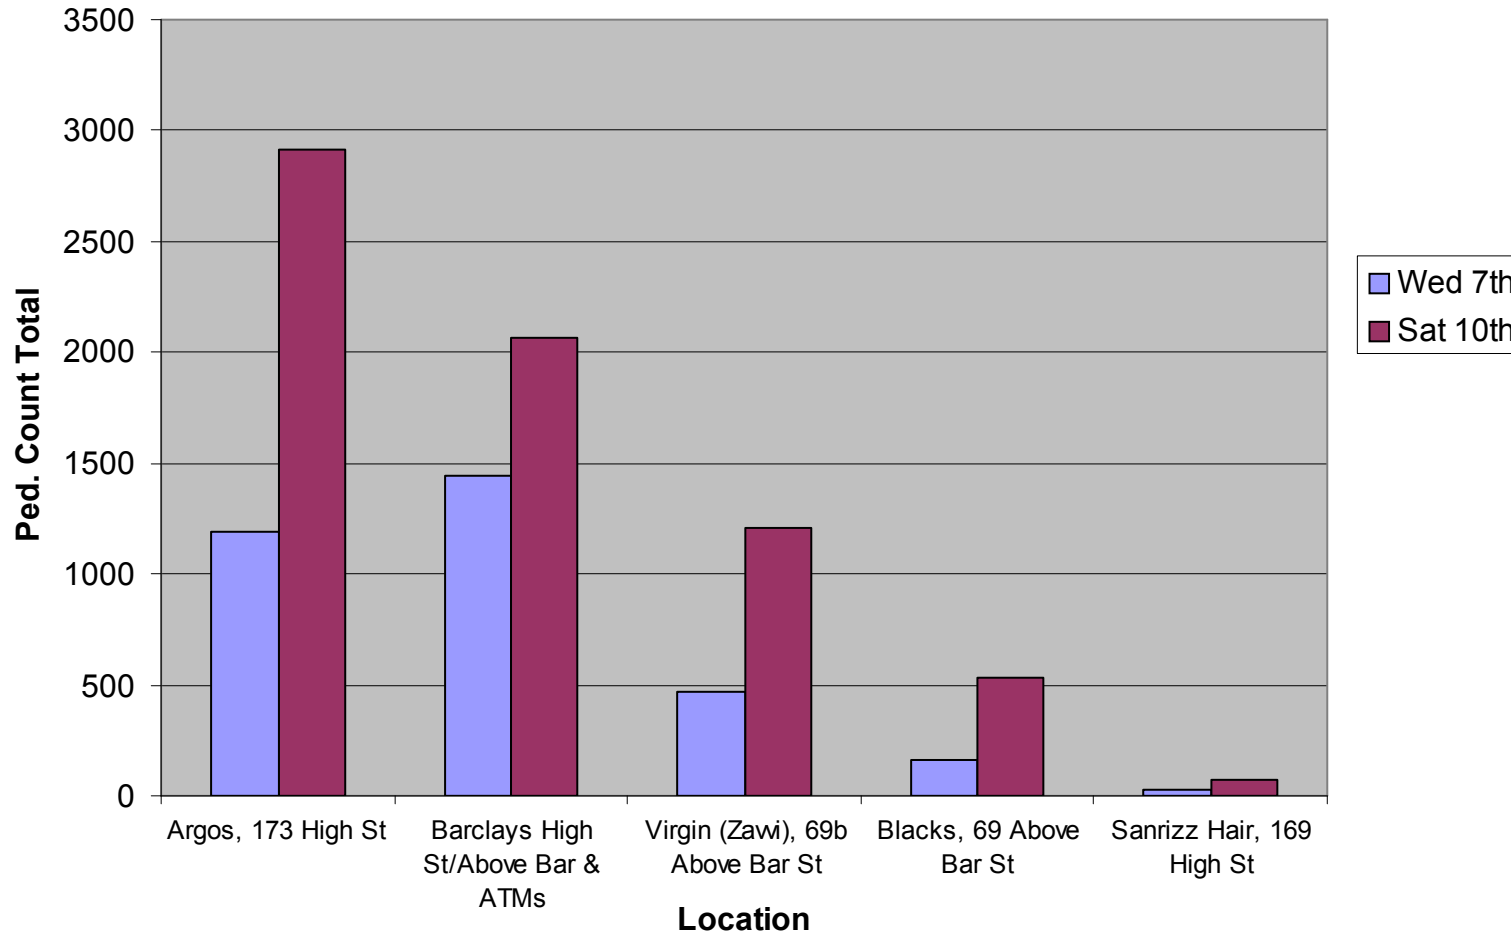

Barclays Pedestrian Count: Southampton May 2008

Barclays Pedestrian Counts: Reading, August 2008

Barclays Pedestrian Counts Manchester (Sept 08)

Barclays Pedestrian Counts Market Street, Milton Keynes (Oct 08)

Barclays Pedestrian Counts: Romford, March 2009

Barclays Pedestrian Counts: Southend - April 2009

BARCLAYS PEDESTRIAN COUNTS: CLACTON-ON-SEA - JANUARY 2011

BARCLAYS PEDESTRIAN COUNTS: (The Strand & Regent St)

LONDON - MARCH 2011

'Chart A' - DATA TOTALS: BARCLAYS TOTALS v OTHER LOCATION COMPARISON

BARCLAYS PEDESTRIAN COUNTS: (Newcastle)
January 2012
'Chart A' - DATA TOTALS: ALL LOCATIONS COMPARISON