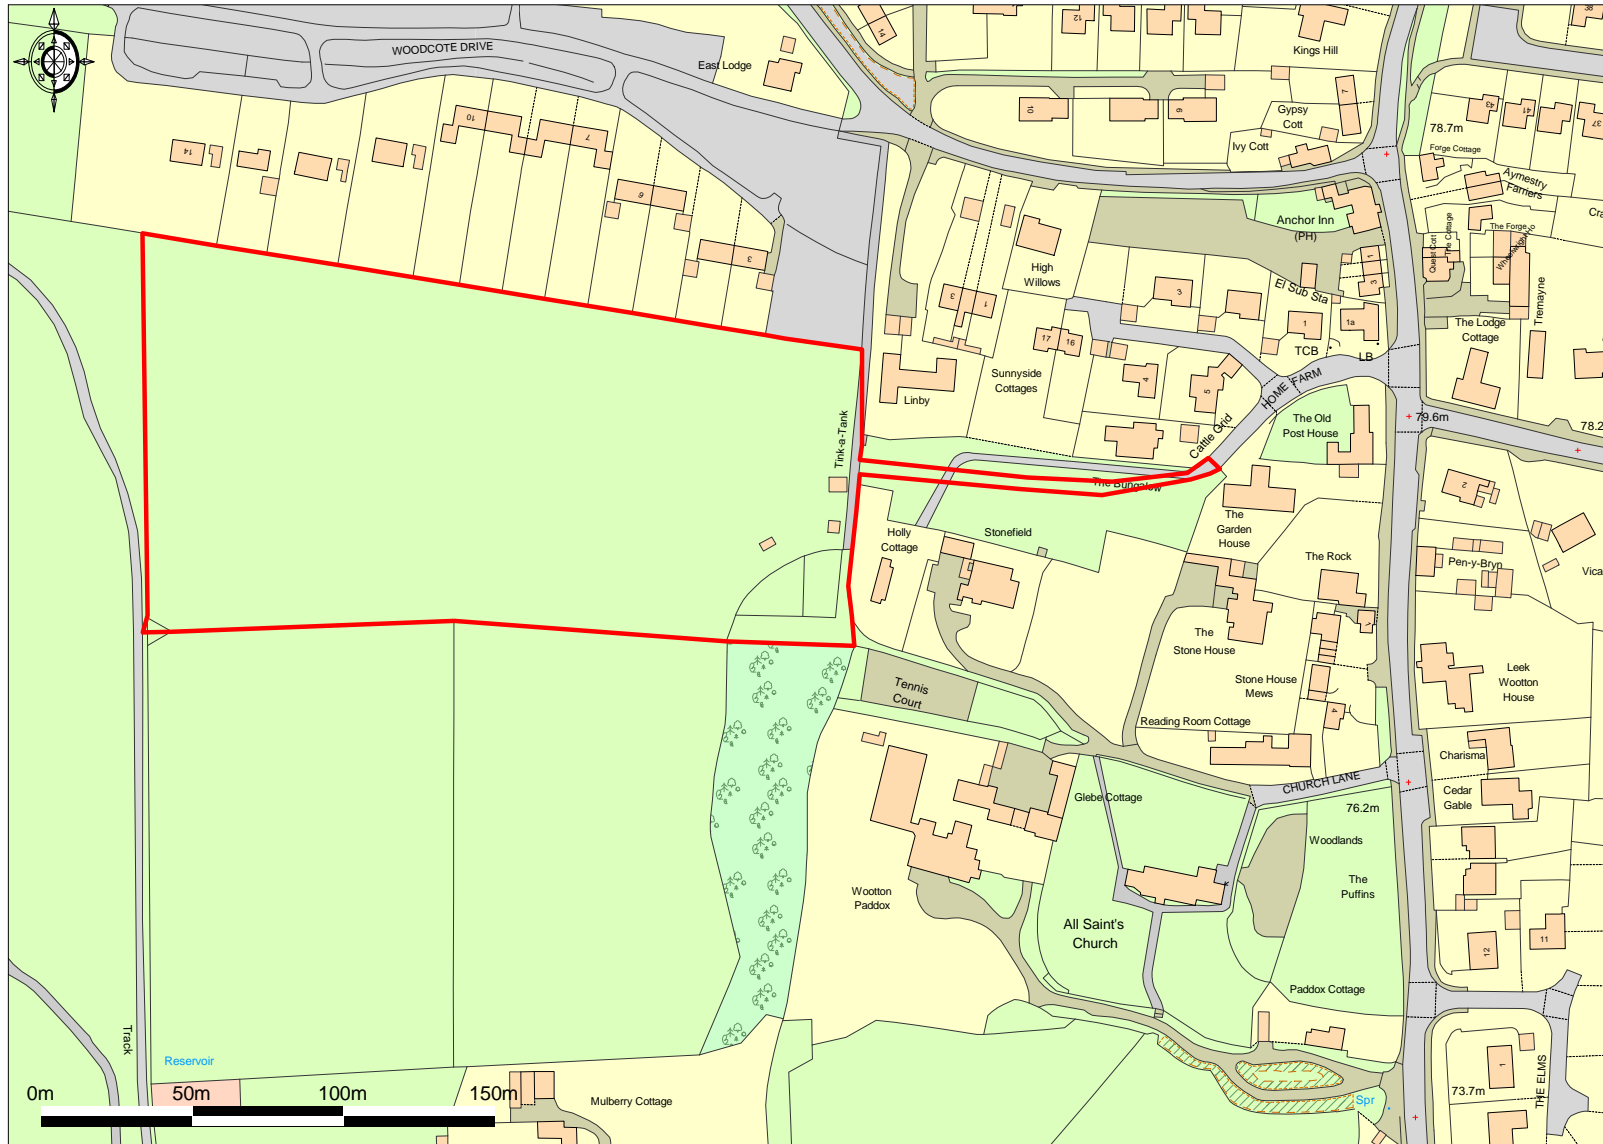

Site Location: Home Farm, Leek Wootton

Ordnance Survey © Crown Copyright 2013. All rights reserved. Licence number 100022432. Plotted Scale - 1:2500