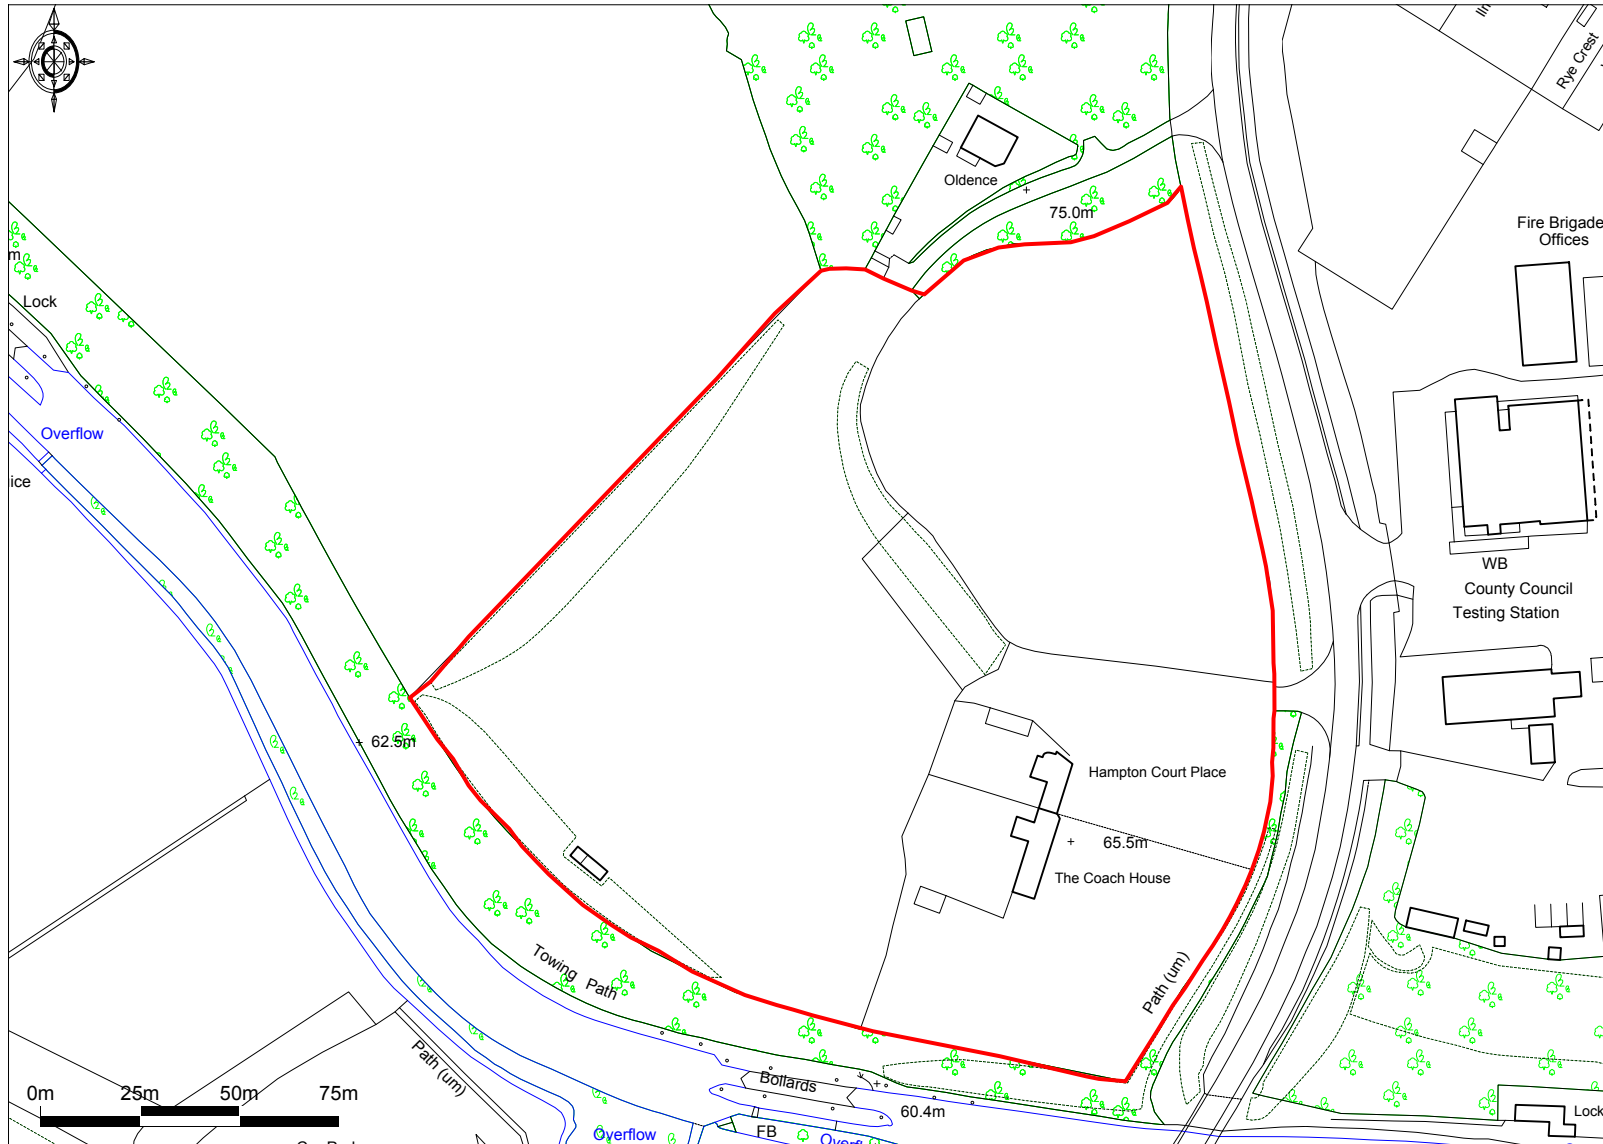

Land at Budbrooke Road, Hampton

Ordnance Survey © Crown Copyright 2015. All rights reserved. Licence number 100022432. Plotted Scale - 1:1900

Ref: PJF/nd/8754