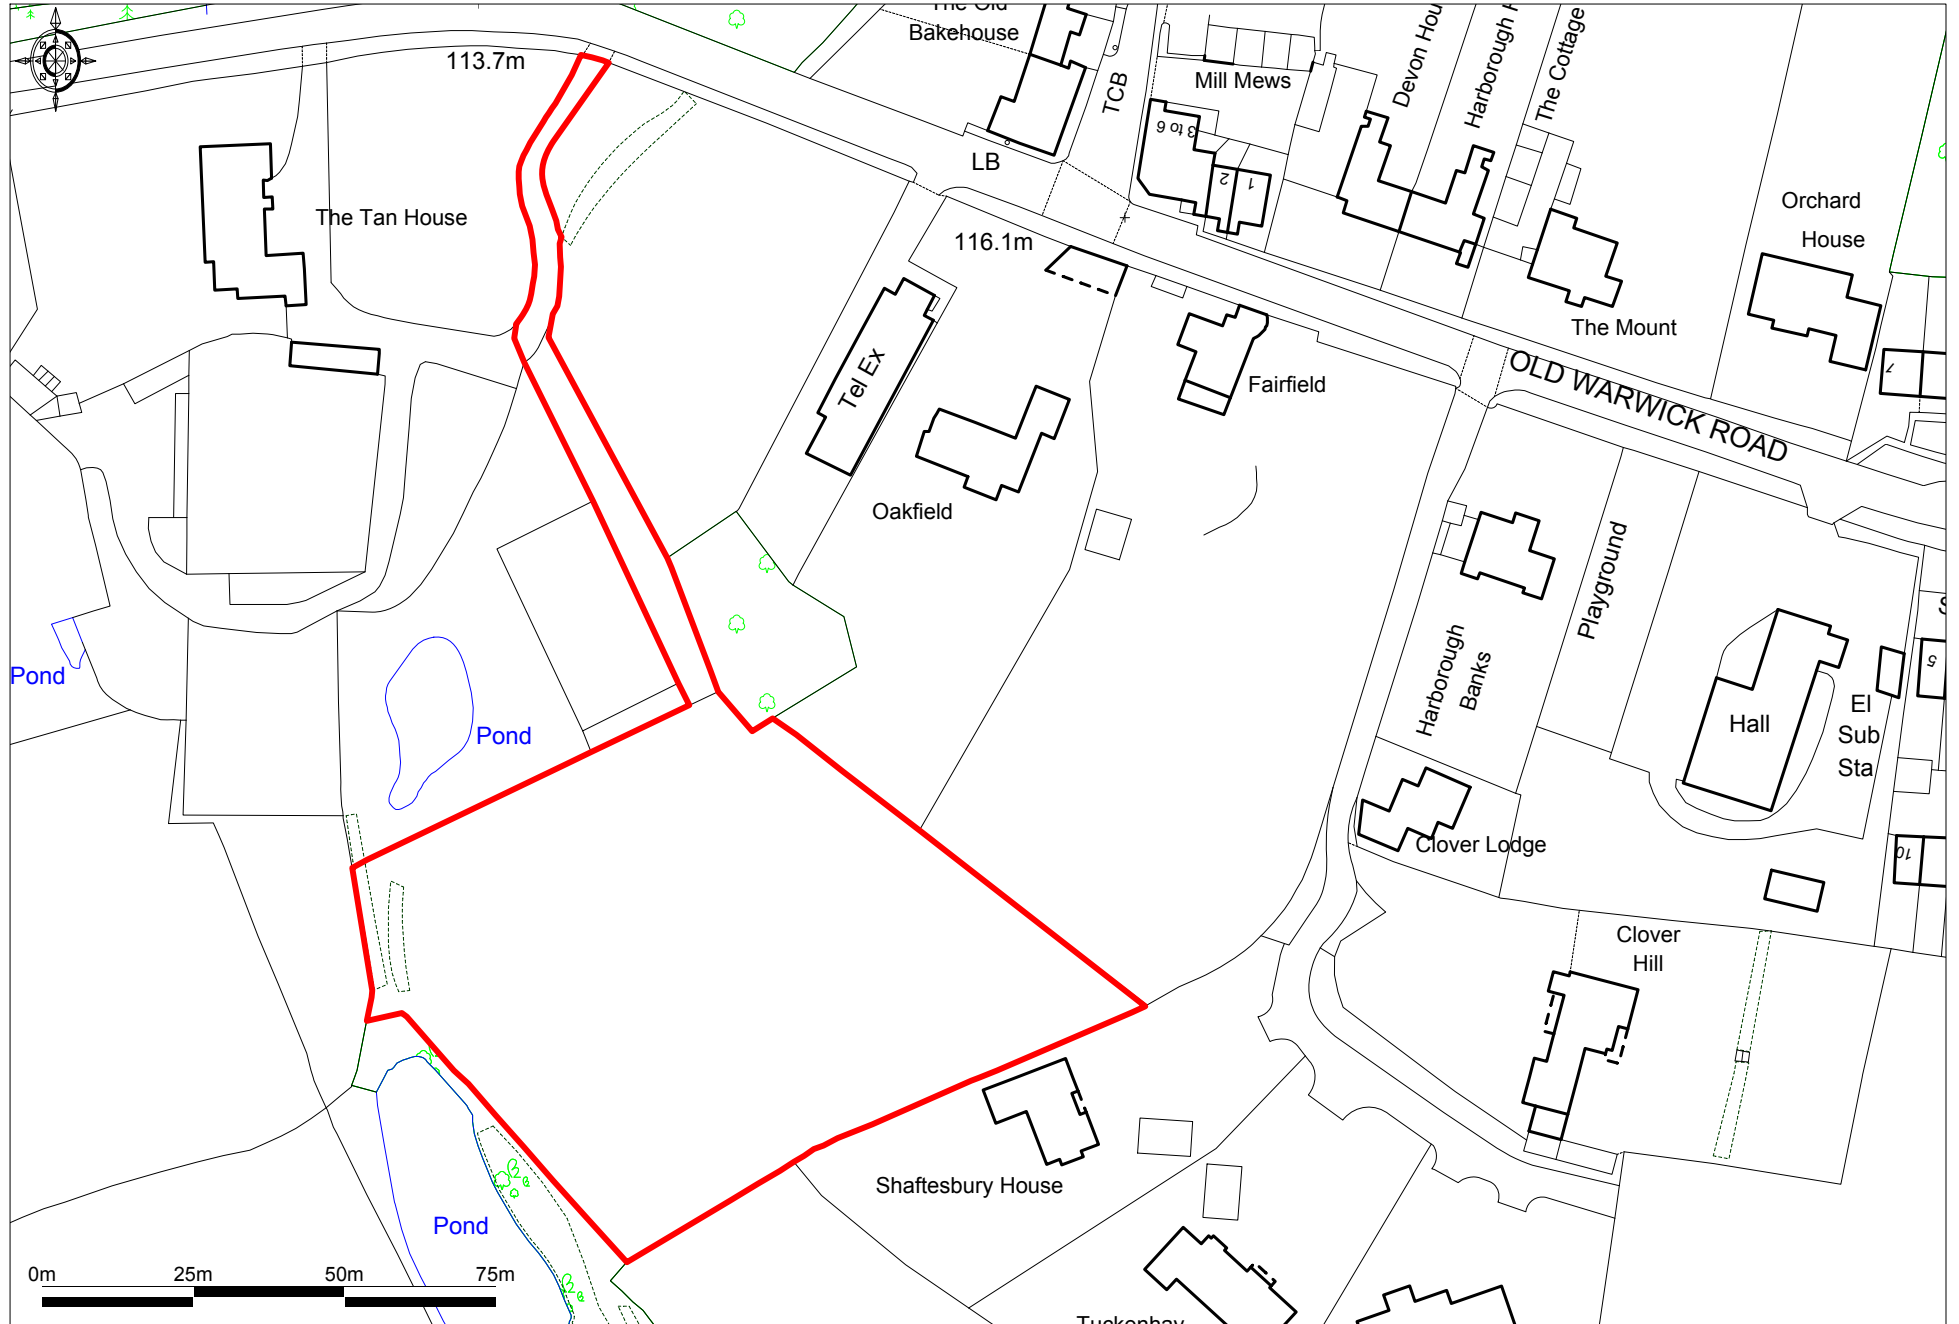

Site Location Plan  
Land at Kingswood

Ordnance Survey © Crown Copyright 2015. All rights reserved. Licence number 100022432. Plotted Scale - 1:1250

Our ref: GM/fm/GM/3700(1281) Drawing No: GM/3700(1281).01