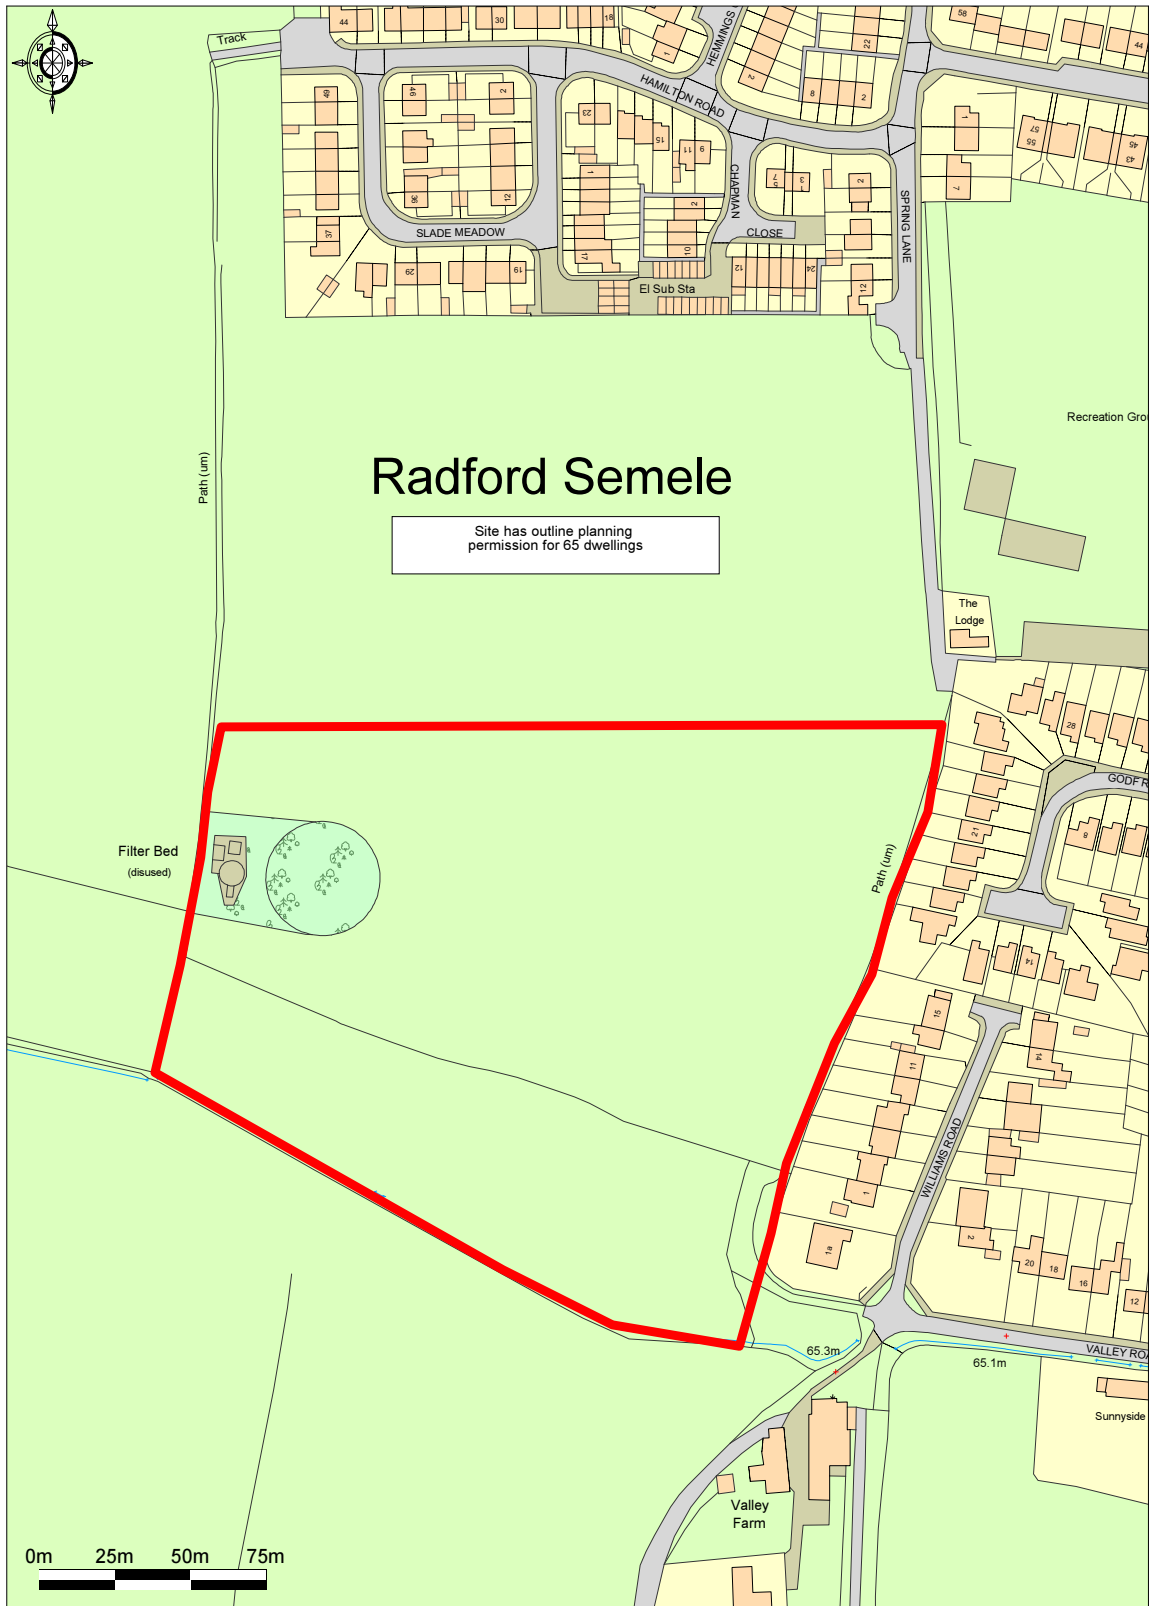

Land off Spring Lane, Radford Semele

Site Location Plan