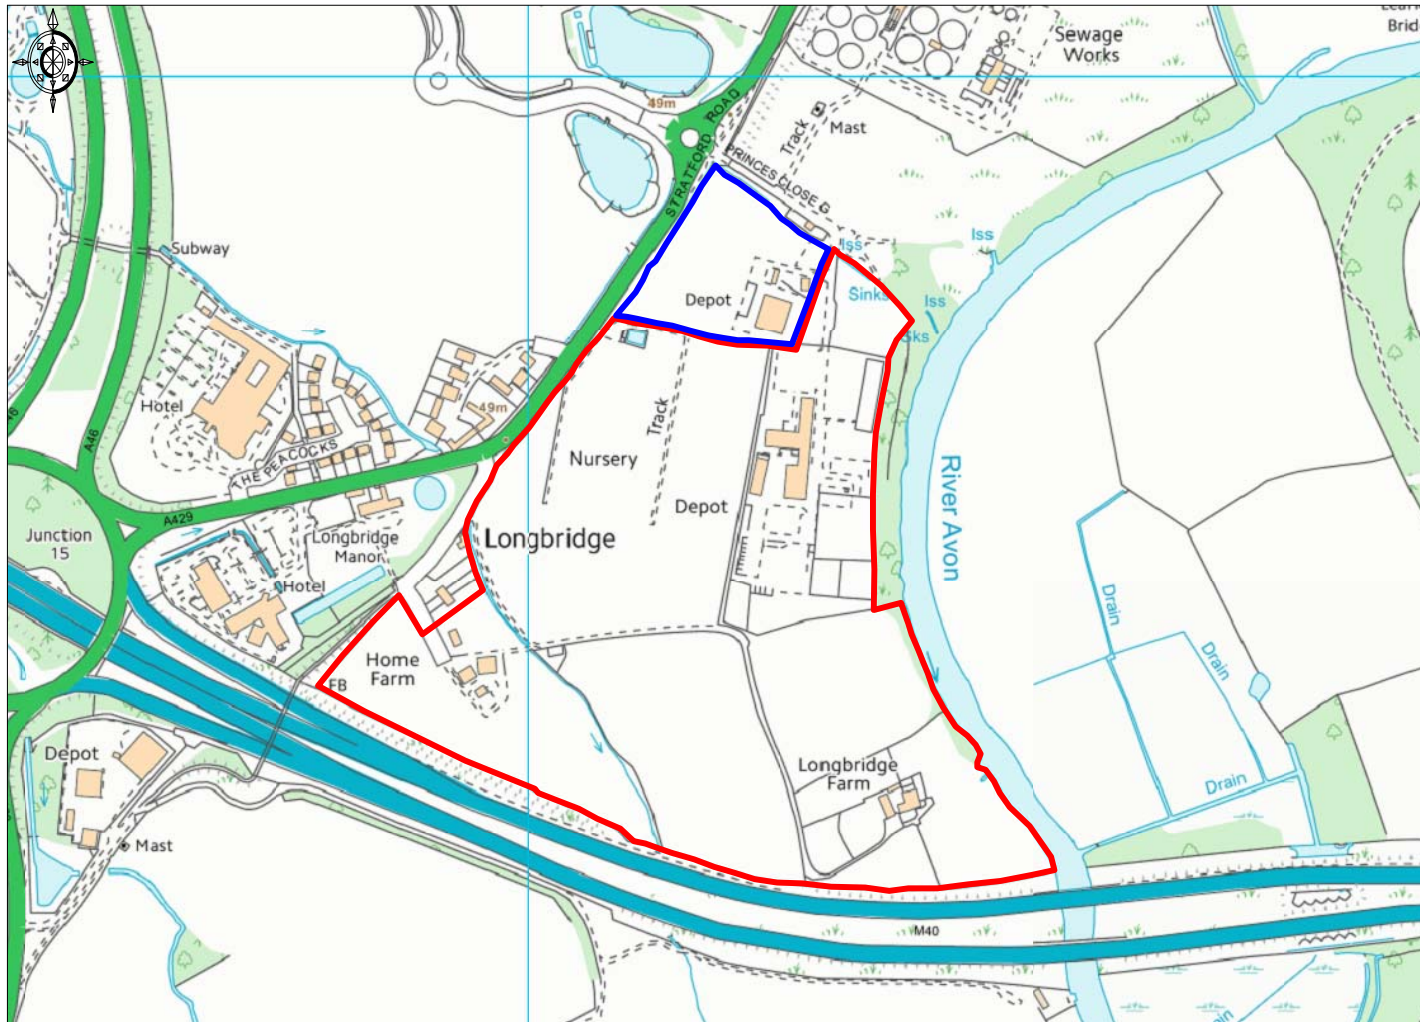

Proposed Employment Land Allocation  
(Land edged red and blue - East of Stratford Road)

Ordnance Survey © Crown Copyright 2014. All rights reserved. Licence number 100022432. Plotted Scale - 1:7500

Our ref: PJF/kjh/PF/9201  
Dwg. No. PF/9201.01